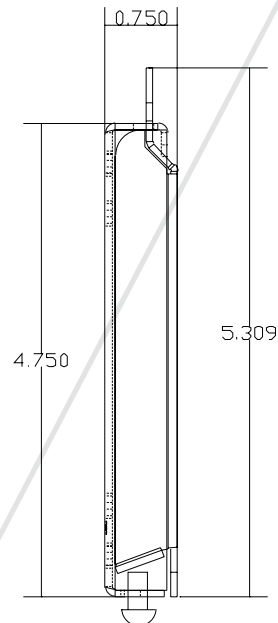

Ultra Flat Mount

The PRF mount allows you to easily mount your 10"-40" display securely on the wall.

This revolutionary design features a sleek design and places display just 1" from the surface of the wall. Easy to install, the PRF is compatible with VESA 75/100mm mounting hole patterns. Plus, it's backed by our industry-leading Lifetime Guarantee.

Features

- Fits displays from 10"- 40"
- VESA 75/100 compatible
- Sits just 1" from wall
- Lifetime Guarantee

PRF fits 10"-40" displays

Model: PRF
Suggested List: \$39.99

Color: Silver
Fits: 10"-40" Displays
Dimensions: 1.5 x 6 x 5.75
Max Load: 50 lbs
UPC: 829973100186

The slim design of the PRF allows you to mount your display flush to the wall.

PRF (side view)

PRF (front view)

*Measurements are shown in inches

PREMIER MOUNTS™
The original holding company
www.mounts.com • 800.368.9700