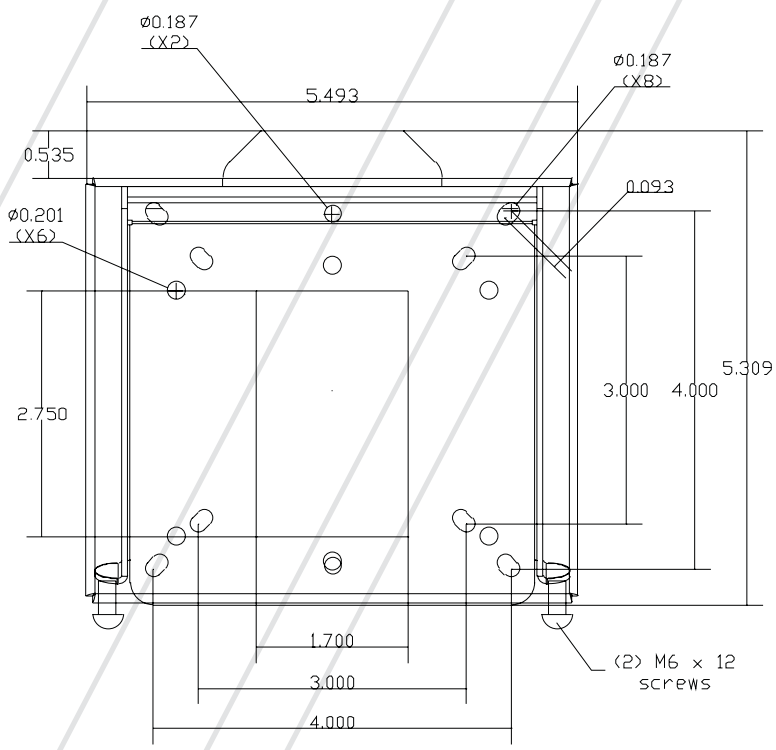

Ultra Flat Mount

The PRF mount allows you to easily mount your 10"-40" display securely on the wall.

This revolutionary design features a sleek design and places display just 1" from the surface of the wall. Easy to install, the PRF is compatible with VESA 75/100mm mounting hole patterns. Plus, it's backed by our industry-leading Lifetime Guarantee.

Features

- Fits displays from 10"- 40"
- VESA 75/100 compatible
- Sits just 1" from wall
- Lifetime Guarantee

PRF fits 10"-40" displays

Model: PRF
Suggested List: \$39.99

Color: Silver
Fits: 10"-40" Displays
Dimensions: 1.5 x 6 x 5.75
Max Load: 50 lbs
UPC: 829973100186

The slim design of the PRF allows you to mount your display flush to the wall.

PRF (side view)

PRF (front view)

*Measurements are shown in inches

PREMIER MOUNTS™
The original holding company
www.mounts.com • 800.368.9700