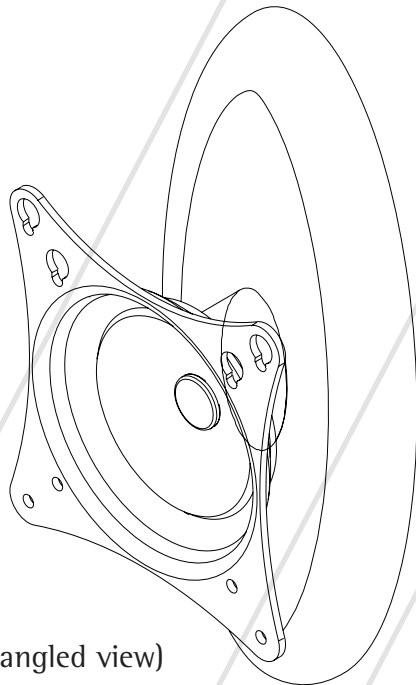

Tilt and Pivot Mount

The PTM mount allows you to easily mount your 10"-40" display securely on the wall. This revolutionary design features our patented Radial Glide Technology and allows 15° of tilt or sits flat at just 3" from the surface of the wall. Easy to install, the PTM is compatible with VESA 75/100/200x100mm mounting hole patterns. Plus, it's backed by our industry-leading Lifetime Guarantee.

Features

- Fits displays from 10"- 40"
- VESA 75/100/200x100mm compatible
- +/-15° tilt and pivot
- Cable routing inside wall
- Lifetime Guarantee

PTM fits 10"-40" displays

Model: PTM
Retail: \$59.99

Color: Silver

Dimensions: 2.8 x9.8 x 4.8

Fits: 10"-40" Displays

Max Load: 50 lbs

UPC: 829973101015

The PTM allows you to tilt and pivot your display

PTM (front view)

PTM (side view)

PRF (angled view)

PRF (side view w/ tilt)

*Measurements are shown in inches and millimeters (mm)

 **PREMIER MOUNTS™**
The original holding company
www.mounts.com • 800.368.9700

North America
800.368.9700
800.832.4888 (Fax)