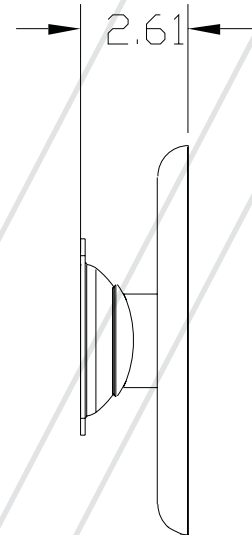

Tilt and Pivot Mount

The PTM mount allows you to easily mount your 10"-40" display securely on the wall. This revolutionary design features our patented Radial Glide Technology and allows 15° of tilt or sits flat at just 3" from the surface of the wall. Easy to install, the PTM is compatible with VESA 75/100/200x100mm mounting hole patterns. Plus, it's backed by our industry-leading Lifetime Guarantee.

Features

- Fits displays from 10"- 40"
- VESA 75/100/200x100mm compatible
- +/-15° tilt and pivot
- Cable routing inside wall
- Lifetime Guarantee

PTM fits 10"-40" displays

Model: PTM
Retail: \$59.99

Color: Silver

Dimensions: 2.8 x9.8 x 4.8

Fits: 10"-40" Displays

Max Load: 50 lbs

UPC: 829973101015

The PTM allows you to tilt and pivot your display

PTM (front view)

PTM (side view)

PRF (angled view)

PRF (side view w/ tilt)

*Measurements are shown in inches and millimeters (mm)

 **PREMIER MOUNTS™**
The original holding company
www.mounts.com • 800.368.9700

North America
800.368.9700
800.832.4888 (Fax)