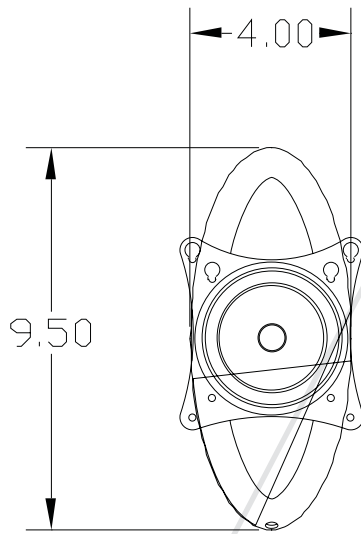

Tilt and Pivot Mount

The PTM mount allows you to easily mount your 10"-40" display securely on the wall. This revolutionary design features our patented Radial Glide Technology and allows 15° of tilt or sits flat at just 3" from the surface of the wall. Easy to install, the PTM is compatible with VESA 75/100/200x100mm mounting hole patterns. Plus, it's backed by our industry-leading Lifetime Guarantee.

Features

- Fits displays from 10"- 40"
- VESA 75/100/200x100mm compatible
- +/-15° tilt and pivot
- Cable routing inside wall
- Lifetime Guarantee

PTM fits 10"-40" displays

Model: PTM
Retail: \$59.99

Color: Silver

Dimensions: 2.8 x9.8 x 4.8

Fits: 10"-40" Displays

Max Load: 50 lbs

UPC: 829973101015

The PTM allows you to tilt and pivot your display

PTM (front view)

PTM (side view)

PRF (angled view)

PRF (side view w/ tilt)

*Measurements are shown in inches and millimeters (mm)

 **PREMIER MOUNTS™**
The original holding company
www.mounts.com • 800.368.9700

North America
800.368.9700
800.832.4888 (Fax)