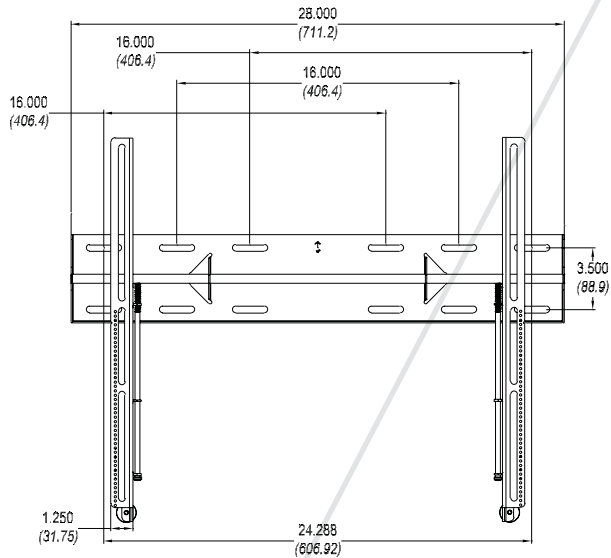

Universal Flat Mounts

The UFM universal flat-panel wall mount fits most 37"-63" and 60"+ (UFM4) LCD/plasma displays. It features our innovative Griplate™ System (patent pending), which accurately supports the display for added safety during and after installation. Plus, it's backed by our industry-leading Lifetime Guarantee.

UFM fits 37"-61" LCD/plasma displays

Features

- Fits displays from 37"- 61" (UFM)
- Lays just 2" from the wall
- Multiple 16" mounting slots for easy wall mounting, plus a set of 24" slots
- Built-in lateral shift for precise placement along the wall
- Unique Griplate System™ offers solid support without excessive torque
- Lifetime Guarantee

UFM4 fits 60"+ LCD/Plasma displays

Model	Display Size	Max Wt.	UPC	Box Dimensions	Retail
UFM	37"-61"	160 lbs	829973150556	2.5"x29"x9.5"	\$149.99
UFM4	60"+	300 lbs	829973150648	15"x4"x35"	\$199.99

UFM (back view)

UFM (side view)

UFM4 (back view)

UFM4 (side view)

*Measurements are shown in inches and millimeters (mm)

PREMIER MOUNTS™
 The original holding company
 www.mounts.com • 800.368.9700

North America
 800.368.9700
 800.832.4888 (Fax)