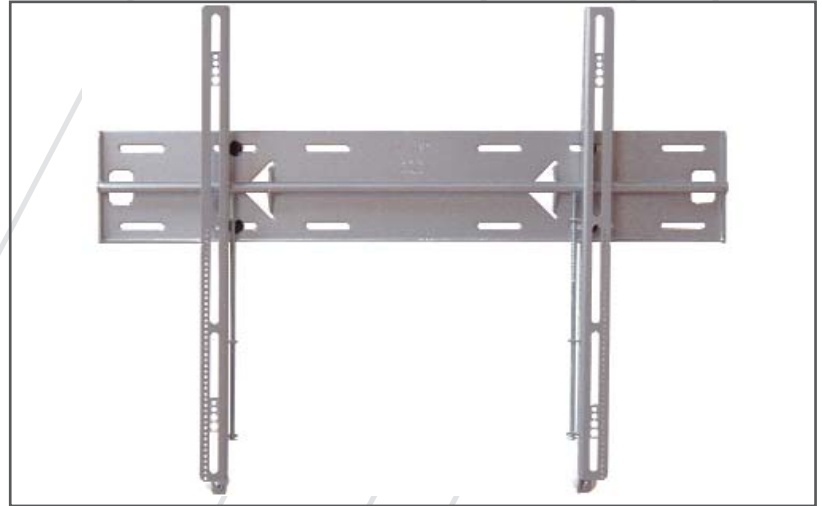

Universal Flat Mounts

The UFM universal flat-panel wall mount fits most 37"-63" and 60"+ (UFM4) LCD/plasma displays. It features our innovative Griplate™ System (patent pending), which accurately supports the display for added safety during and after installation. Plus, it's backed by our industry-leading Lifetime Guarantee.

UFM fits 37"-61" LCD/plasma displays

Features

- Fits displays from 37"- 61" (UFM)
- Lays just 2" from the wall
- Multiple 16" mounting slots for easy wall mounting, plus a set of 24" slots
- Built-in lateral shift for precise placement along the wall
- Unique Griplate System™ offers solid support without excessive torque
- Lifetime Guarantee

UFM4 fits 60"+ LCD/Plasma displays

Model	Display Size	Max Wt.	UPC	Box Dimensions	Retail
UFM	37"-61"	160 lbs	829973150556	2.5"x29"x9.5"	\$149.99
UFM4	60"+	300 lbs	829973150648	15"x4"x35"	\$199.99

UFM (back view)