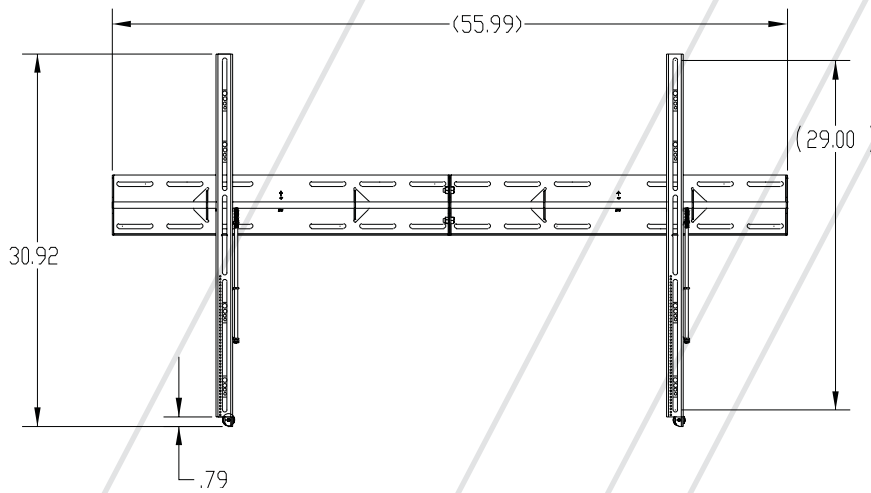

UFM fits 37"-61" LCD/plasma displays

Features

- Fits displays from 37"- 61" (UFM)
- Lays just 2" from the wall
- Multiple 16" mounting slots for easy wall mounting, plus a set of 24" slots
- Built-in lateral shift for precise placement along the wall
- Unique Griplate System™ offers solid support without excessive torque
- Lifetime Guarantee

UFM4 fits 60"+ LCD/Plasma displays

Model	Display Size	Max Wt.	UPC	Box Dimensions	Retail
UFM	37"-61"	160 lbs	829973150556	2.5"x29"x9.5"	\$149.99
UFM4	60"+	300 lbs	829973150648	15"x4"x35"	\$199.99

UFM (back view)

UFM (side view)

UFM4 (back view)

UFM4 (side view)

*Measurements are shown in inches and millimeters (mm)

PREMIER MOUNTS™
 The original holding company
 www.mounts.com • 800.368.9700

North America
 800.368.9700
 800.832.4888 (Fax)