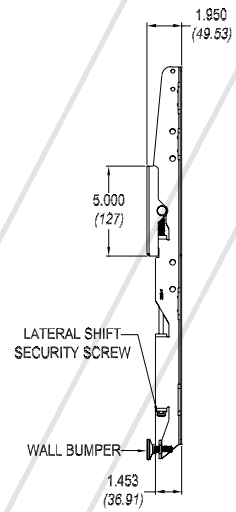

Universal Flat Mounts

The UFM universal flat-panel wall mount fits most 37"-63" and 60"+ (UFM4) LCD/plasma displays. It features our innovative Griplate™ System (patent pending), which accurately supports the display for added safety during and after installation. Plus, it's backed by our industry-leading Lifetime Guarantee.

UFM fits 37"-61" LCD/plasma displays

Features

- Fits displays from 37"- 61" (UFM)
- Lays just 2" from the wall
- Multiple 16" mounting slots for easy wall mounting, plus a set of 24" slots
- Built-in lateral shift for precise placement along the wall
- Unique Griplate System™ offers solid support without excessive torque
- Lifetime Guarantee

UFM4 fits 60"+ LCD/Plasma displays

Model	Display Size	Max Wt.	UPC	Box Dimensions	Retail
UFM	37"-61"	160 lbs	829973150556	2.5"x29"x9.5"	\$149.99
UFM4	60"+	300 lbs	829973150648	15"x4"x35"	\$199.99

UFM (back view)

UFM (side view)

UFM4 (back view)

UFM4 (side view)

*Measurements are shown in inches and millimeters (mm)

PREMIER MOUNTS™
 The original holding company
 www.mounts.com • 800.368.9700

North America
 800.368.9700
 800.832.4888 (Fax)