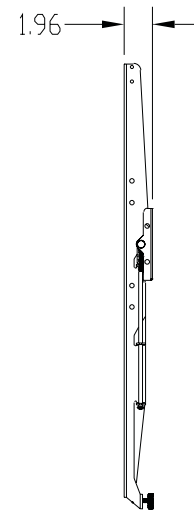

Universal Flat Mounts

The UFM universal flat-panel wall mount fits most 37"-63" and 60"+ (UFM4) LCD/plasma displays. It features our innovative Griplate™ System (patent pending), which accurately supports the display for added safety during and after installation. Plus, it's backed by our industry-leading Lifetime Guarantee.

UFM fits 37"-61" LCD/plasma displays

Features

- Fits displays from 37"- 61" (UFM)
- Lays just 2" from the wall
- Multiple 16" mounting slots for easy wall mounting, plus a set of 24" slots
- Built-in lateral shift for precise placement along the wall
- Unique Griplate System™ offers solid support without excessive torque
- Lifetime Guarantee

UFM4 fits 60"+ LCD/Plasma displays

Model	Display Size	Max Wt.	UPC	Box Dimensions	Retail
UFM	37"-61"	160 lbs	829973150556	2.5"x29"x9.5"	\$149.99
UFM4	60"+	300 lbs	829973150648	15"x4"x35"	\$199.99

UFM (back view)

UFM (side view)

UFM4 (back view)

UFM4 (side view)

*Measurements are shown in inches and millimeters (mm)

PREMIER MOUNTS™
 The original holding company
 www.mounts.com • 800.368.9700

North America
 800.368.9700
 800.832.4888 (Fax)